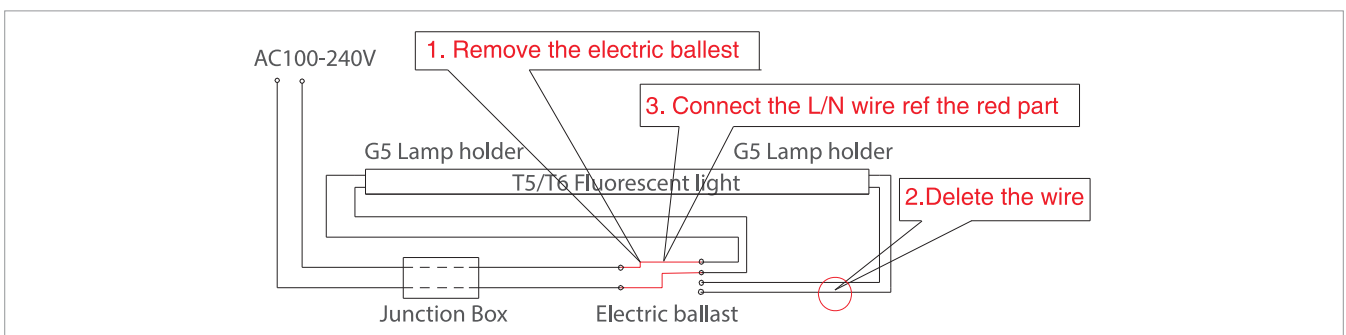

• Wiring diagram

Step1

Step2

Step3

• Package

Product Type	Rated Power	Inner Box	Outer Carton	Qty/Carton	Unit N.W	G.W/Carton
L=600mm/2ft	10W	570 x 28 x 28mm	1150 x 155 x 160mm	50Pcs	165g	12.5Kg
L=1200mm/4ft	18W/20W	1170 x 28 x 28mm	1180 x 155 x 160mm	25Pcs	250g	12.5Kg
L=1500mm/5ft	22W/25W/30W	1470 x 28 x 28mm	1480 x 155 x 160mm	25Pcs	320g	14.2Kg

! CAUTION

- ※ In case of electric shock, please make sure the power is off before installation.
- ※ The lamp should be installed and operated by a qualified electrician or technician in accordance with relevant local codes.
- ※ Do not use sharp tools near or on the surface of the lamp.
- ※ Unpack and examine the product carefully. Report any damage and save all packing materials if any portion of the product was damaged during transportation.