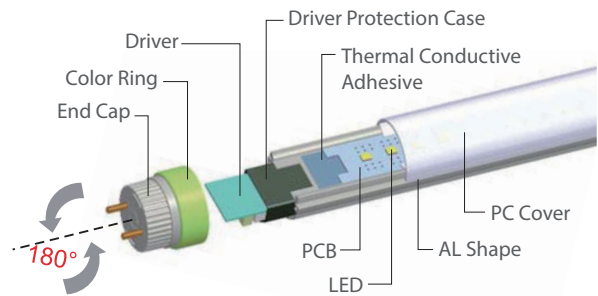

• Dimension

Type	60cm/2ft	120cm/4ft	150cm/5ft
Length	549±1mm	1148±1mm	1449±1mm

• Product code policy

T6 XX -XX X XX - X X X X X- XXX

01 02 03 04 05 06 07 08 09 10 11

01. Product category: T6: T6 Tube
02. Product dimension: eg: 04:120cm/4ft
03. Rated power: eg: 10: 10W; 30: 30W
04. Luminous Efficacy: G:General 95-105LM/W
05. Color Temperature: eg:N1: 4000~4500K
06. Product version: D: D version shape
07. Structural function: M:Milky cover
08. Electrical function:N:ON-OFF
- 09.Power attribute:6:AC100-277V Flicker power drive
- 10.Power supply manufacturer
- 11.Series No.: 001-499.

• Product Picture

• Explosion drawing

• Photometry Curve

• Technical / Electrical Characters (at TA=25°C)

Item	Symbol	General :95-105LM/W					Premium:120-130LM/W				
		L=60CM	L=120CM	L=150CM	L=150CM	L=150CM	L=60CM	L=120CM	L=150CM	L=150CM	L=150CM
Dimension	W										
Rated Power	/	10W	18W	22W	25W	30W	10W	18W	22W	25W	30W
Lumen Efficacy	LM/W		Clear:typ.105LM/W	Frosted:typ.95LM/W				Clear:typ.130LM/W	Frosted:typ.120LM/W		
Luminous Flux	Clear	typ. 1050	typ. 1900	typ. 2300	typ. 2600	typ. 3150	typ. 1300	typ. 2350	typ. 2850	typ. 3250	typ. 3900
	Frosted	typ. 950	typ. 1700	typ. 2100	typ. 2350	typ. 2850	typ. 1000	typ. 2150	typ. 2650	typ. 3000	typ. 3600
Power Factor	PF					PF>0.95					
Color Temperature	TC (K)	WW: 2500-4000K, NW: 4000-5000K PW: 5000-6000K, CW: >6000K									
Beam Angle	Degree	120 degree									
LED forwarder current	mA	Constant 45mA									
Input Voltage	V	AC100-277V/50Hz									
Working Voltage	V	Constant DC36-40V									
Housing material	/	Aluminum +PC									
Socket / Diameter	/	Rotatable G13/ D26mm									
Protection Class	IP	IP20									
Temperature	°C	Operation : -10°C~+40°C Storage: -30°C~+60°C									
Life Span	h	50,000 hours									
Warranty	/	5 years									