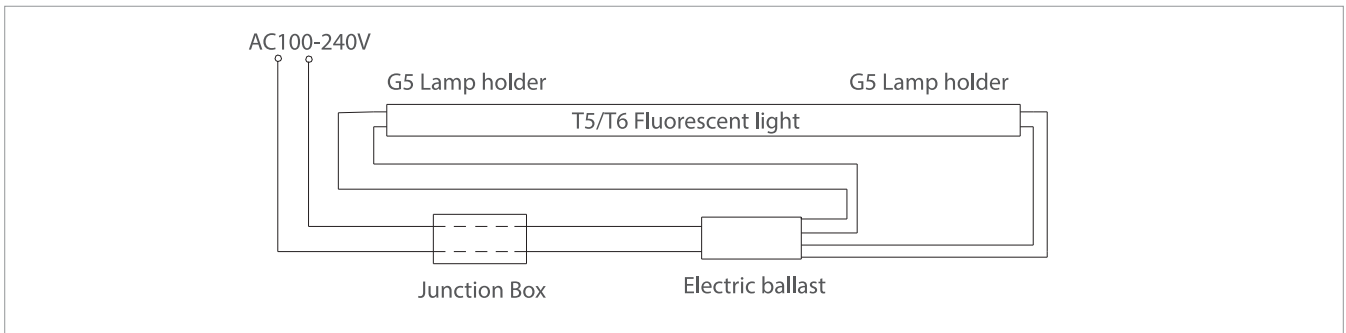

• Wiring diagram

Step1