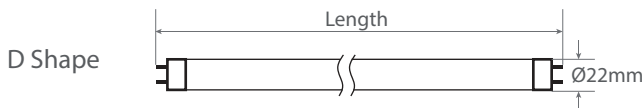

• Product Features

- > Special design for G5 cap
- > Up to 60% energy saving
- > 50,000 hours life span
- > 5 years warranty

• Options

- > Lumen efficacy: General:95-105LM/W,
  Premium:120-130LM/W
- > Cap ring color:Various color
- > PC cover:Clear or frosted
- > Pink color for meat

• Applications

- > Industrial Lighting: Factory, Warehouse, etc
- > Commerical Lighting: Office, Super-market
  Hotel, Exhibition hall etc
- > Public Lighting: Residence, Library, Hosptial
  School,MTR station, Bus station,
  Train station,Airport ,etc

• Dimension