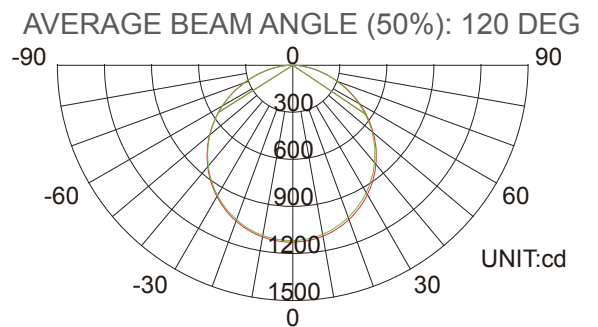

• Dimension

Type	60cm/2ft	120cm/4ft	150cm/5ft
Length	549±1mm	1148±1mm	1449±1mm

• Product code policy

T6 XX -XX X XX - X X X X X- XXX

01 02 03 04 05 06 07 08 09 10 11

01. Product category: T6: T6 Tube
02. Product dimension: eg: 04:120cm/4ft
03. Rated power: eg: 10: 10W; 30: 30W
04. Luminous Efficacy: G:General 95-105LM/W
05. Color Temperature: eg:N1: 4000~4500K
06. Product version: D: D version shape
07. Structural function: M:Milky cover
08. Electrical function:N:ON-OFF
- 09.Power attribute:6:AC100-277V Flicker power drive
- 10.Power supply manufacturer
- 11.Series No.: 001-499.

• Product Picture

• Explosion drawing

• Photometry Curve

• Technical / Electrical Characters (at TA=25°C)

Item	Symbol	General :95-105LM/W					Premium:120-130LM/W				
		L=60CM	L=120CM	L=150CM	L=150CM	L=150CM	L=60CM	L=120CM	L=150CM	L=150CM	L=150CM
Dimension	W										
Rated Power	/	10W	18W	22W	25W	30W	10W	18W	22W	25W	30W
Lumen Efficacy	LM/W		Clear:typ.105LM/W	Frosted:typ.95LM/W				Clear:typ.130LM/W	Frosted:typ.120LM/W		
Luminous Flux	Clear	typ. 1050	typ. 1900	typ. 2300	typ. 2600	typ. 3150	typ. 1300	typ. 2350	typ. 2850	typ. 3250	typ. 3900
	Frosted	typ. 950	typ. 1700	typ. 2100	typ. 2350	typ. 2850	typ. 1000	typ. 2150	typ. 2650	typ. 3000	typ. 3600
Power Factor	PF					PF>0.95					
Color Temperature	TC (K)	WW: 2500-4000K, NW: 4000-5000K PW: 5000-6000K, CW: >6000K									
Beam Angle	Degree	120 degree									
LED forwarder current	mA	Constant 45mA									
Input Voltage	V	AC100-277V/50Hz									
Working Voltage	V	Constant DC36-40V									
Housing material	/	Aluminum +PC									
Socket / Diameter	/	Rotatable G13/ D26mm									
Protection Class	IP	IP20									
Temperature	°C	Operation : -10°C~+40°C Storage: -30°C~+60°C									
Life Span	h	50,000 hours									
Warranty	/	5 years									