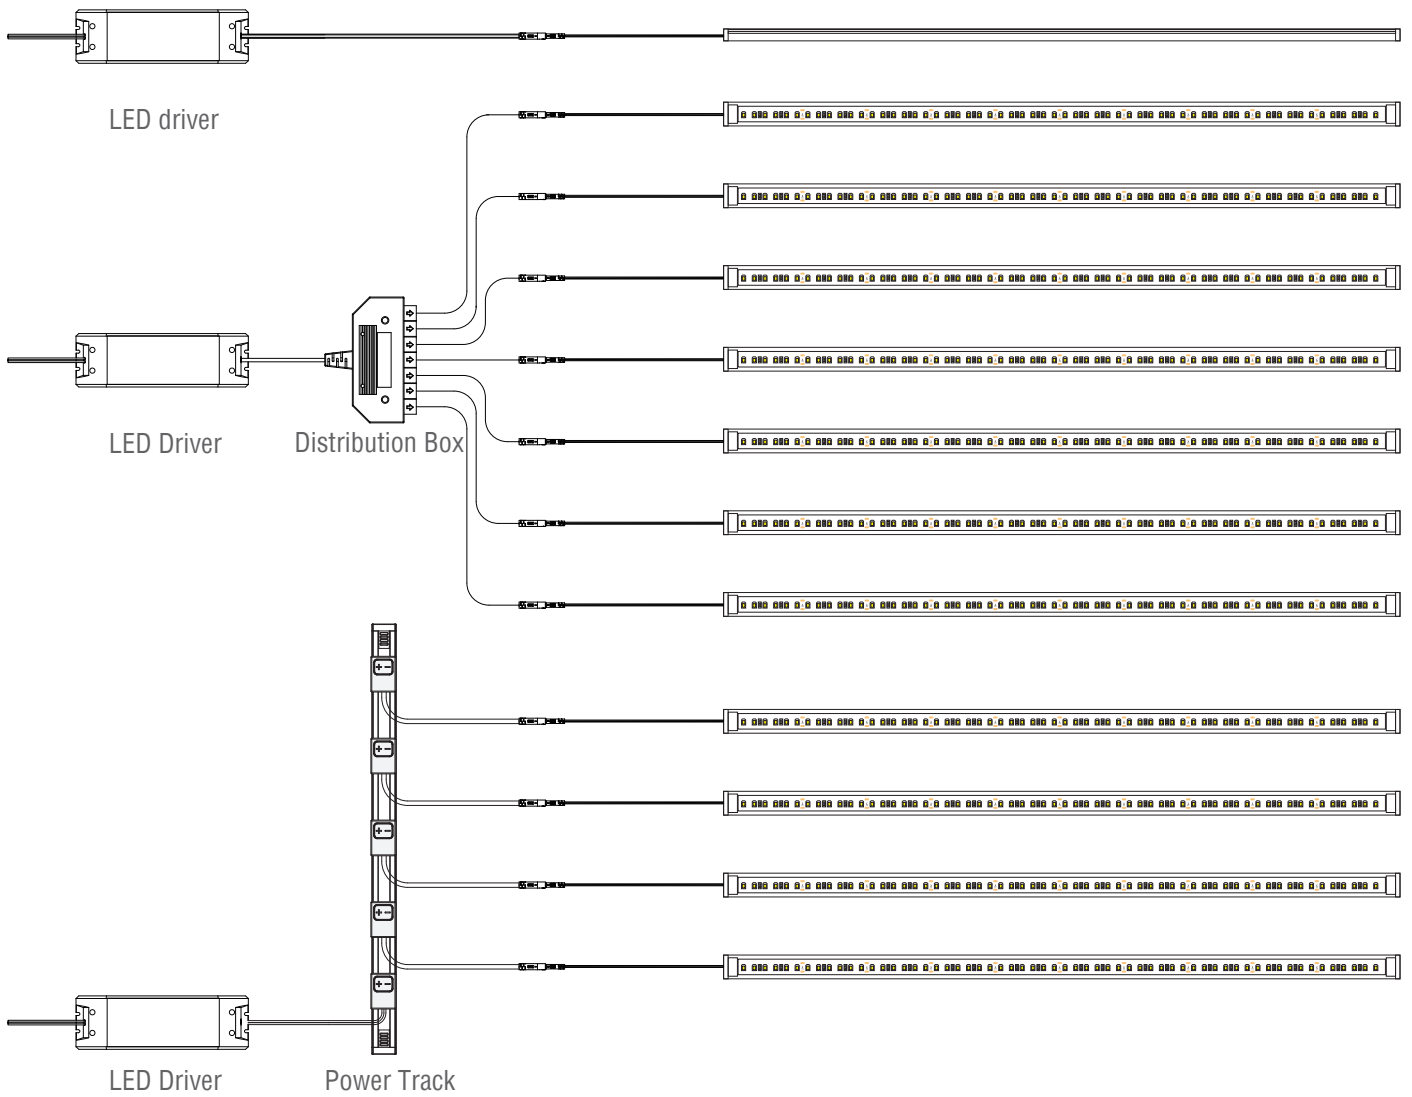

### Wire Exit

Linear + 90°down

### • Light fixture length rules

Fixture Length (mm)	Profile Length (mm)	PCB Length (mm)
116	112	100
166	162	150
216	212	200
266	262	250
316	312	300
366	362	350
416	412	400
466	462	450
516	512	500
566	562	550
616	612	600
666	662	650
716	712	700

### • Mounting

Clip with screws

Clip with magnet

Magnetic strip

# Connection Diagram

IP54 Connector

7-way Distribution Box

Mini plug Connector

10-way Distribution Box

DC jack 5521 Connector