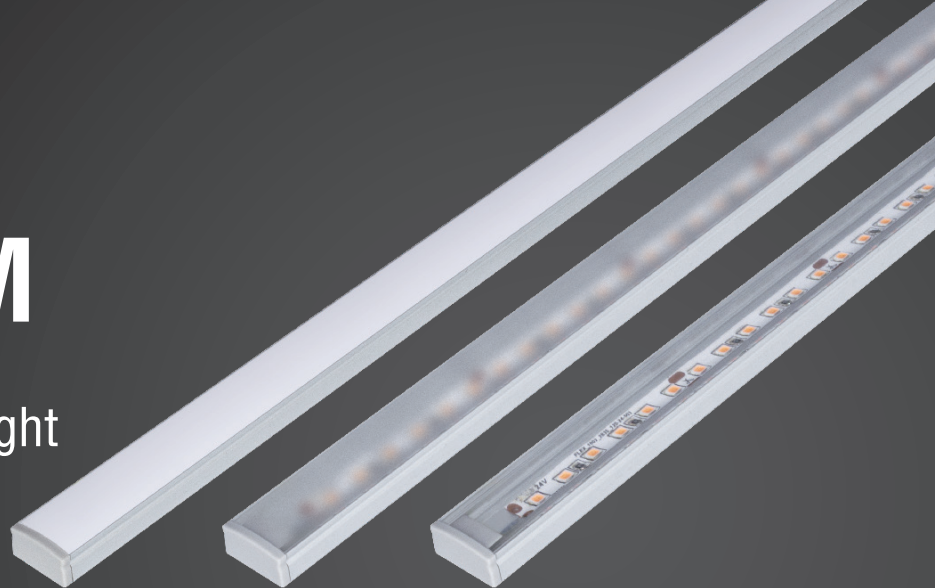

# SLIMLINE SM

PMMA LED Flexible Shelf Light

Via Leonardo da Vinci, 24/A Corsico (MI), 20094 - Tel. 02 95 327 303

IP20

## Features

Fully flexible lighting fixture, designed for shaped displays, cabinet and undercabinet applications.  
Different color options (black, white, custom colors with MOQ).  
Different configurations available upon request.

### Appearance

Material	Anodized aluminium, PMMA
Dimensions	L1016 x W17 x H8.7 mm
Max Length	2516 mm
Diffuser	Clear / Frosted / Milky