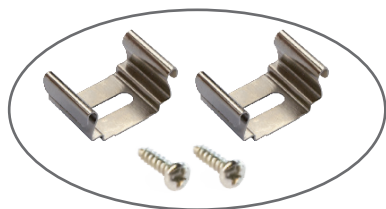

Installation

• Mounting

Clip with screws