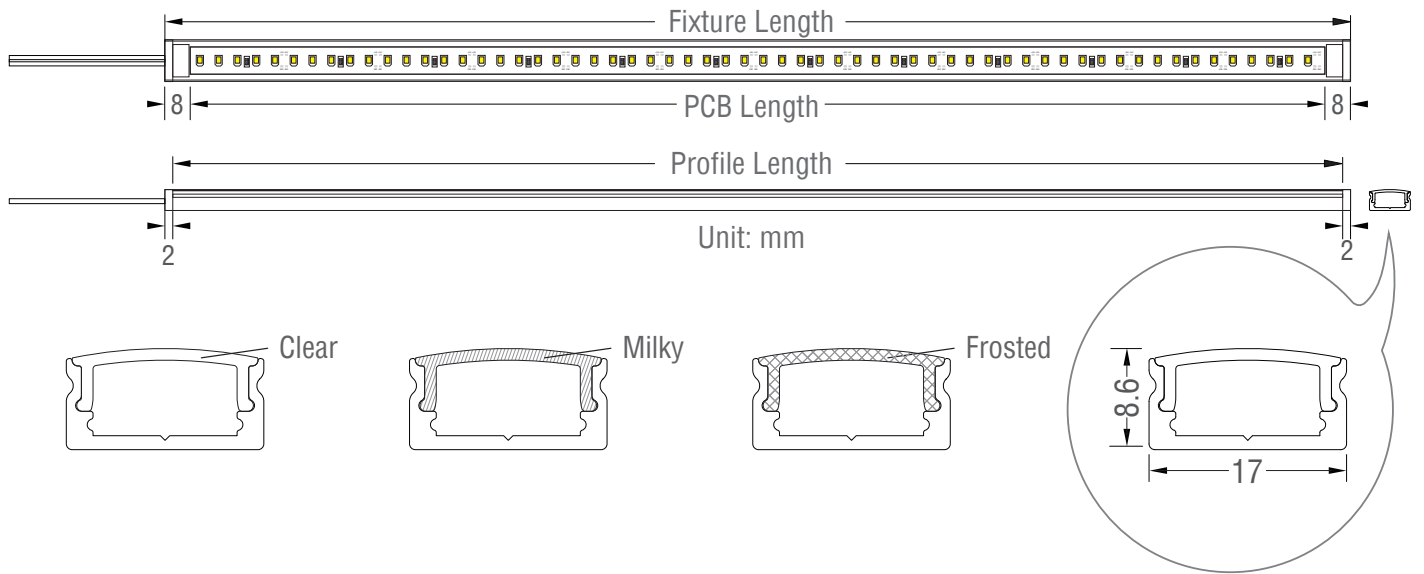

Mechanical Structure