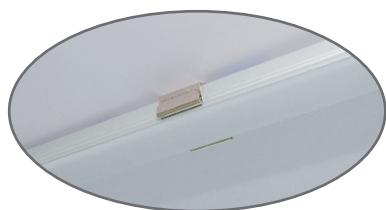

Installation

• Mounting

Clip with screws