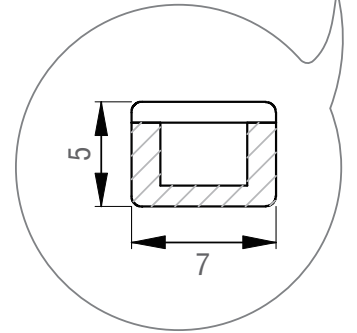

Food Display Versions

Meat:	CCT-Pink
Fish:	CCT-10000K
Vegetable & Fruit:	CRI>97 Ra

Working Temperature

-25°C / -35°C ~ +45°C

IP Rating

IP20

Appearance

Material	PMMA
Dimensions	L1016 x W7 x H5 mm
Max Length	2516 mm
Diffuser	Clear / Frosted

Accessories

Spring steel clips / Magnet clips / Magnetic tape

Wire Exit

Linear + 90° x 3 ways out

Mechanical Structure

• Combo of extrusion

• Light fixture length rules

Fixture Length (mm)	Profile Length (mm)	PCB Length (mm)
116	110	100
166	160	150
216	210	200
266	260	250
316	310	300
366	360	350
416	410	400
466	460	450
516	510	500
566	560	550
616	610	600
666	660	650
716	710	700

Fixture Length (mm)	Profile Length (mm)	PCB Length (mm)
766	760	750
816	810	800
866	860	850
916	910	900
966	960	950
1016	1010	1000
1066	1069	1050
...		
1516	1510	1500
...		
2016	2010	2000
...		
2516	2510	2500

Installation

• Mounting

Clip with screws

Clip with magnet

Magnetic strip

Connection Diagram

IP54 Connector

7-way Distribution Box