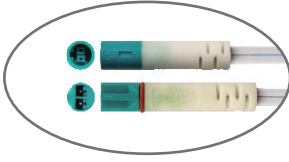

Accessories

Spring steel clips / Magnet clips / Magnetic tape

Wire Exit

Linear + 90° x 3 ways out

Mechanical Structure

• Combo of extrusion

• Light fixture length rules

Fixture Length (mm)	Profile Length (mm)	PCB Length (mm)
116	110	100
166	160	150
216	210	200
266	260	250
316	310	300
366	360	350
416	410	400
466	460	450
516	510	500
566	560	550
616	610	600
666	660	650
716	710	700

Installation

• Mounting

Clip with screws

Clip with magnet

Magnetic strip

Connection Diagram

IP54 Connector

7-way Distribution Box

Mini Plug Connector

10-way Distribution Box

DC Jack Connector

Applications