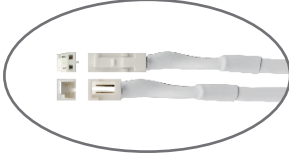

Accessories

Spring steel clips / Magnet clips / Magnetic tape

Wire Exit

Linear + 90° x 3 ways out

Mechanical Structure

• Combo of extrusion

• Light fixture length rules

Fixture Length (mm)	Profile Length (mm)	PCB Length (mm)
116	110	100
166	160	150
216	210	200
266	260	250
316	310	300
366	360	350
416	410	400
466	460	450
516	510	500
566	560	550
616	610	600
666	660	650
716	710	700

Installation

• Mounting

Clip with screws

Clip with magnet

Magnetic strip

Connection Diagram

IP54 Connector

7-way Distribution Box

Mini Plug Connector

10-way Distribution Box

DC Jack Connector

Applications