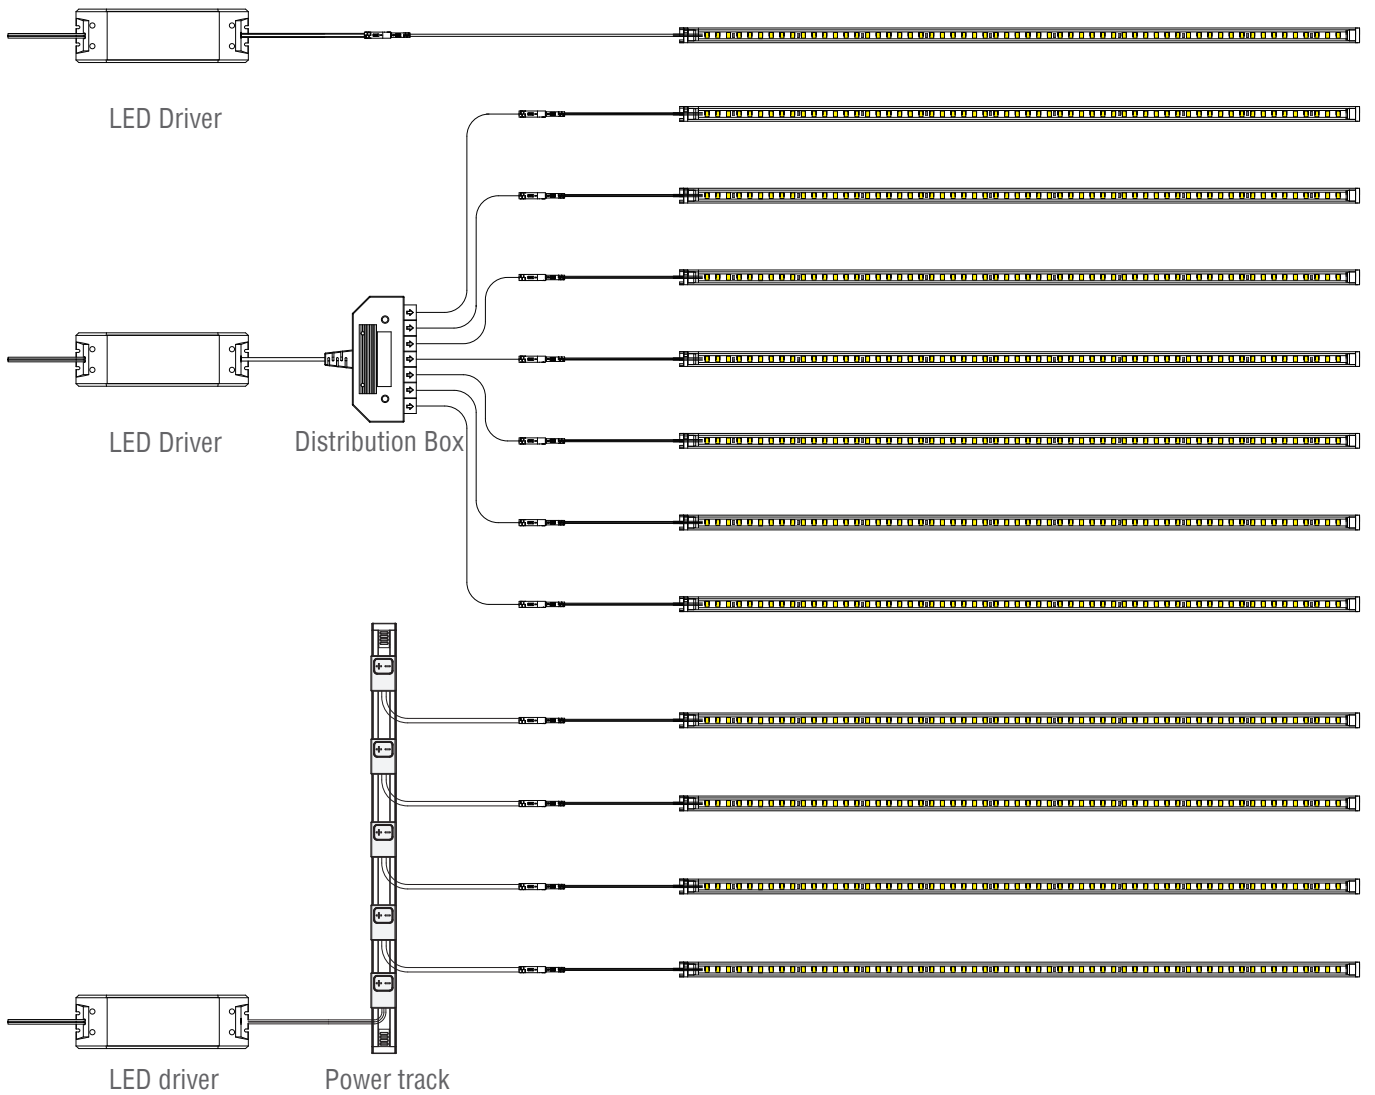

Accessories

Spring steel clips / Magnet clips / Magnetic tape

Wire Exit

Linear + 90° x 3 ways out

Mechanical Structure

• Combo of extrusion

• Light fixture length rules

Fixture Length (mm)	Profile Length (mm)	PCB Length (mm)
116	110	100
166	160	150
216	210	200
266	260	250
316	310	300
366	360	350
416	410	400
466	460	450
516	510	500
566	560	550
616	610	600
666	660	650
716	710	700

Fixture Length (mm)	Profile Length (mm)	PCB Length (mm)
766	760	750
816	810	800
866	860	850
916	910	900
966	960	950
1016	1010	1000
1066	1069	1050
...		
1516	1510	1500
...		
2016	2010	2000
...		
2516	2510	2500

Installation

• Mounting

Clip with screws

Clip with magnet

Magnetic strip

Connection Diagram

IP54 Connector

7-way Distribution Box

Mini Plug Connector

10-way Distribution Box

DC Jack Connector

Applications