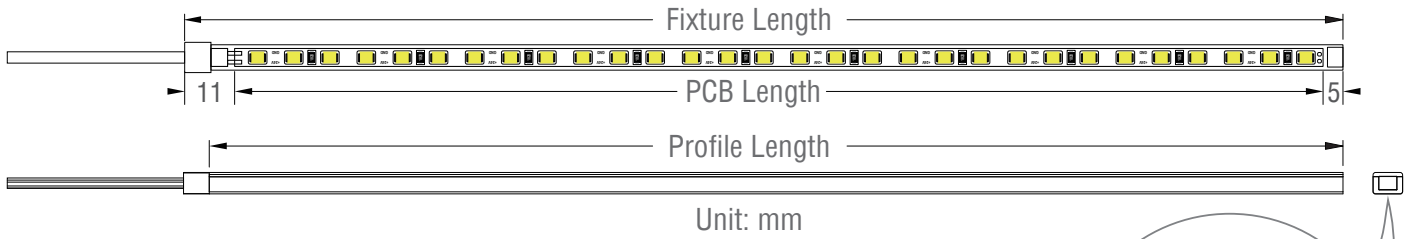

MONACO

Plastic profile with PMMA diffuser

Via Leonardo da Vinci, 24/A Corsico (MI), 20135

Features

- Our smallest lighting fixture ever, just 5mm x 7mm!
- Hundreds of thousands sold to the European display industry.
- Monaco is designed for display, cabinet and undercabinet applications.
- Different configurations available upon request.
- Max length available: 2520mm.

Specifications / data per meter

Electrical

Power	9.6W
Input voltage	12V / 24V DC
Consumption	14.4W (Max)

LED

Type	2835
QTY	120 pcs
CCT	2700K-6500K
CRI	>80 Ra

Light Output

Beam angle	120°
Efficiency	80 Lm/W
Lumen	750 Lm (Clear) 600 Lm (Frosted)

Food Display Versions

Meat:	CCT-Pink
Fish:	CCT-10000K
Vegetable & Fruit:	CRI>97 Ra

Working Temperature

-25°C / -35°C ~ +45°C

IP Rating

IP20

Appearance

Material	PMMA
Dimensions	L1016 x W7 x H5 mm
Max Length	2516 mm
Diffuser	Clear / Frosted

Accessories

Spring steel clips / Magnet clips / Magnetic tape

Wire Exit

Linear + 90° x 3 ways out

Mechanical Structure

• Combo of extrusion

• Light fixture length rules

Fixture Length (mm)	Profile Length (mm)	PCB Length (mm)
116	110	100
166	160	150
216	210	200
266	260	250
316	310	300
366	360	350
416	410	400
466	460	450
516	510	500
566	560	550
616	610	600
666	660	650
716	710	700