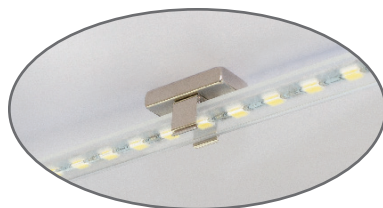

MONACO

Plastic profile with PMMA diffuser

Via Leonardo da Vinci, 24/A Corsico (MI), 20135

Features

- Our smallest lighting fixture ever, just 5mm x 7mm!
- Hundreds of thousands sold to the European display industry.
- Monaco is designed for display, cabinet and undercabinet applications.
- Different configurations available upon request.
- Max length available: 2520mm.

Specifications / data per meter

Electrical

Power	9.6W
Input voltage	12V / 24V DC
Consumption	14.4W (Max)

LED

Type	2835
QTY	120 pcs
CCT	2700K-6500K
CRI	>80 Ra

Light Output

Beam angle	120°
Efficiency	80 Lm/W
Lumen	750 Lm (Clear) 600 Lm (Frosted)

Accessories

Spring steel clips / Magnet clips / Magnetic tape

Wire Exit

Linear + 90° x 3 ways out

Mechanical Structure

• Combo of extrusion

• Light fixture length rules

Fixture Length (mm)	Profile Length (mm)	PCB Length (mm)
116	110	100
166	160	150
216	210	200
266	260	250
316	310	300
366	360	350
416	410	400
466	460	450
516	510	500
566	560	550
616	610	600
666	660	650
716	710	700

Installation

• Mounting

Clip with screws

Clip with magnet

Magnetic strip

Connection Diagram

IP54 Connector

7-way Distribution Box