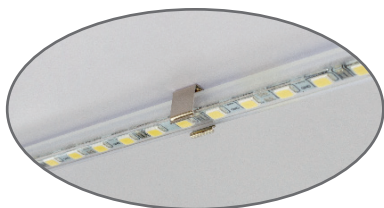

MONACO

Plastic profile with PMMA diffuser

Via Leonardo da Vinci, 24/A Corsico (MI), 20135

Features

- Our smallest lighting fixture ever, just 5mm x 7mm!
- Hundreds of thousands sold to the European display industry.
- Monaco is designed for display, cabinet and undercabinet applications.
- Different configurations available upon request.
- Max length available: 2520mm.

Specifications / data per meter

Electrical

Power	9.6W
Input voltage	12V / 24V DC
Consumption	14.4W (Max)

LED

Type	2835
QTY	120 pcs
CCT	2700K-6500K
CRI	>80 Ra

Light Output

Beam angle	120°
Efficiency	80 Lm/W
Lumen	750 Lm (Clear) 600 Lm (Frosted)

Accessories

Spring steel clips / Magnet clips / Magnetic tape

Wire Exit

Linear + 90° x 3 ways out

Mechanical Structure

• Combo of extrusion

• Light fixture length rules

Fixture Length (mm)	Profile Length (mm)	PCB Length (mm)
116	110	100
166	160	150
216	210	200
266	260	250
316	310	300
366	360	350
416	410	400
466	460	450
516	510	500
566	560	550
616	610	600
666	660	650
716	710	700

Installation

• Mounting

Clip with screws

Clip with magnet

Magnetic strip

Connection Diagram

IP54 Connector

7-way Distribution Box