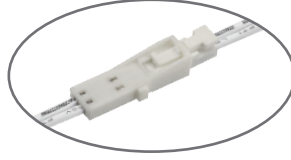

Accessories

Spring steel clips / Magnet clips / Magnetic tape

Wire Exit

Linear + 90° x 3 ways out

Mechanical Structure

• Combo of extrusion

• Light fixture length rules

Fixture Length (mm)	Profile Length (mm)	PCB Length (mm)
116	110	100
166	160	150
216	210	200
266	260	250
316	310	300
366	360	350
416	410	400
466	460	450
516	510	500
566	560	550
616	610	600
666	660	650
716	710	700

Installation

• Mounting

Clip with screws

Clip with magnet

Magnetic strip

Connection Diagram

IP54 Connector

7-way Distribution Box

Mini Plug Connector

10-way Distribution Box

DC Jack Connector

Applications