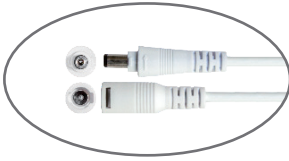

Accessories

Spring steel clips / Magnet clips / Magnetic tape

Wire Exit

Linear + 90° x 3 ways out

Mechanical Structure

• Combo of extrusion

• Light fixture length rules

Fixture Length (mm)	Profile Length (mm)	PCB Length (mm)
116	110	100
166	160	150
216	210	200
266	260	250
316	310	300
366	360	350
416	410	400
466	460	450
516	510	500
566	560	550
616	610	600
666	660	650
716	710	700

Fixture Length (mm)	Profile Length (mm)	PCB Length (mm)
766	760	750
816	810	800
866	860	850
916	910	900
966	960	950
1016	1010	1000
1066	1069	1050
...		
1516	1510	1500
...		
2016	2010	2000
...		
2516	2510	2500

Installation

• Mounting

Clip with screws

Clip with magnet

Magnetic strip

Connection Diagram

IP54 Connector

7-way Distribution Box

Mini Plug Connector

10-way Distribution Box

DC Jack Connector

Applications