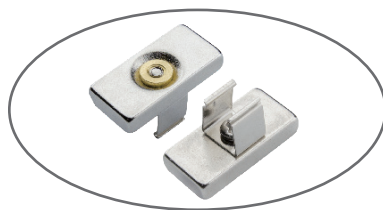

MONACO

Plastic profile with PMMA diffuser

Via Leonardo da Vinci, 24/A Corsico (MI), 20135

Features

- Our smallest lighting fixture ever, just 5mm x 7mm!
- Hundreds of thousands sold to the European display industry.
- Monaco is designed for display, cabinet and undercabinet applications.
- Different configurations available upon request.
- Max length available: 2520mm.

Accessories

Spring steel clips / Magnet clips / Magnetic tape

Wire Exit

Linear + 90° x 3 ways out

Mechanical Structure

• Combo of extrusion

• Light fixture length rules

Fixture Length (mm)	Profile Length (mm)	PCB Length (mm)
116	110	100
166	160	150
216	210	200
266	260	250
316	310	300
366	360	350
416	410	400
466	460	450
516	510	500
566	560	550
616	610	600
666	660	650
716	710	700

Fixture Length (mm)	Profile Length (mm)	PCB Length (mm)
766	760	750
816	810	800
866	860	850
916	910	900
966	960	950
1016	1010	1000
1066	1069	1050
...		
1516	1510	1500
...		
2016	2010	2000
...		
2516	2510	2500

Installation

• Mounting

Clip with screws

Clip with magnet

Magnetic strip

Connection Diagram

IP54 Connector

7-way Distribution Box