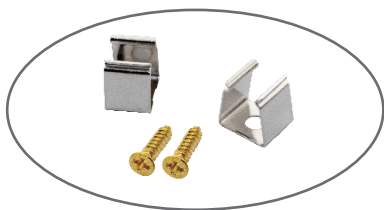

MONACO

Plastic profile with PMMA diffuser

Via Leonardo da Vinci, 24/A Corsico (MI), 20135

Features

- Our smallest lighting fixture ever, just 5mm x 7mm!
- Hundreds of thousands sold to the European display industry.
- Monaco is designed for display, cabinet and undercabinet applications.
- Different configurations available upon request.
- Max length available: 2520mm.

Accessories

Spring steel clips / Magnet clips / Magnetic tape

Wire Exit

Linear + 90° x 3 ways out

Mechanical Structure

• Combo of extrusion

• Light fixture length rules

Fixture Length (mm)	Profile Length (mm)	PCB Length (mm)
116	110	100
166	160	150
216	210	200
266	260	250
316	310	300
366	360	350
416	410	400
466	460	450
516	510	500
566	560	550
616	610	600
666	660	650
716	710	700

Fixture Length (mm)	Profile Length (mm)	PCB Length (mm)
766	760	750
816	810	800
866	860	850
916	910	900
966	960	950
1016	1010	1000
1066	1069	1050
...		
1516	1510	1500
...		
2016	2010	2000
...		
2516	2510	2500

Installation

• Mounting

Clip with screws

Clip with magnet

Magnetic strip

Connection Diagram

IP54 Connector

7-way Distribution Box