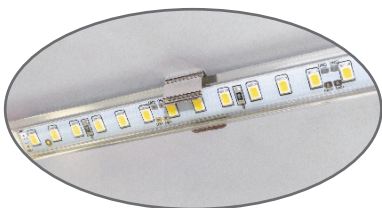

Installation

• Mounting

Clip with screws