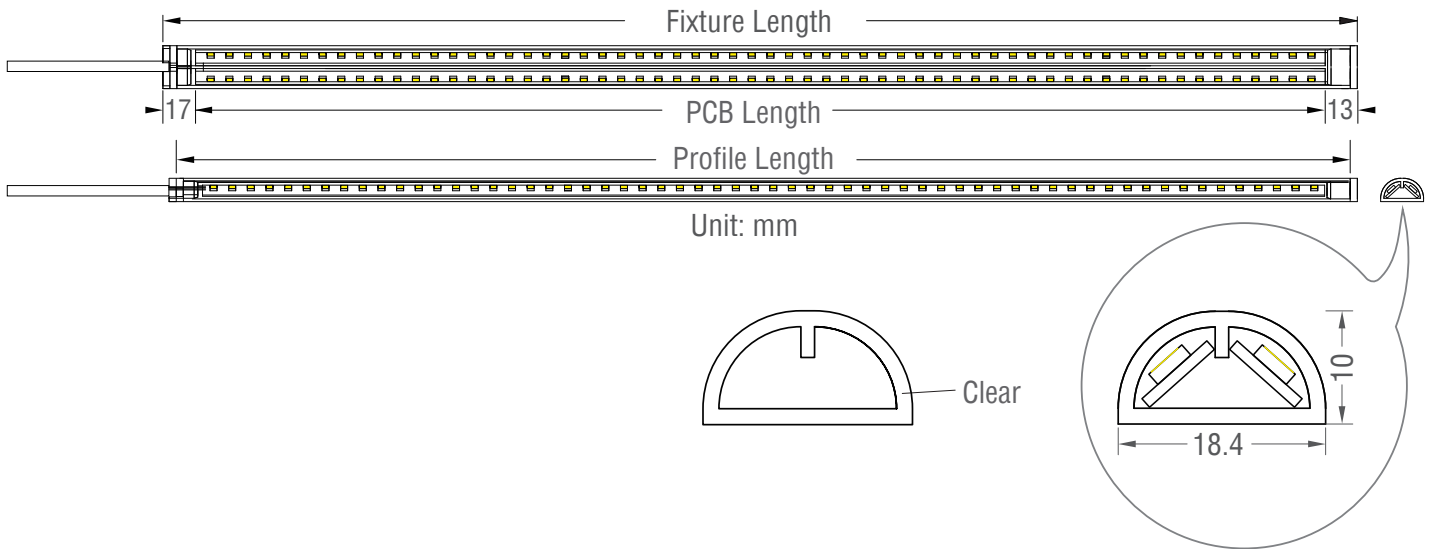

Specifications / data per meter

Electrical

Power	19.2W
Input voltage	12V / 24V DC
Consumption	19.2W (Max)

LED

Type	2835
QTY	240 pcs
CCT	2700K-6500K
CRI	>80 Ra

Light Output

Beam angle	240°
Efficiency	110-120 Lm/W
Lumen	2125 Lm (Clear)

Food Display Versions

Meat:	CCT-Pink
Fish:	CCT-10000K
Vegetable & Fruit:	CRI>97 Ra

Working Temperature

-25°C / -35°C ~ +45°C

IP Rating

IP54

Appearance

Material	PMMA
Dimensions	L1030 x W18.4 x H10 mm
Max Length	3130 mm
Diffuser	Clear

Accessories

Spring steel clip / Magnetic clip / Magnetic tape

Wire Exit

Linear + 90° x 3 ways out

Mechanical Structure

• Light fixture length rules

Fixture Length (mm)	Profile Length (mm)	PCB Length (mm)
130	121	100
180	171	150
230	221	200
280	271	250
330	321	300
380	371	350
430	421	400
480	471	450
530	521	500
580	571	550
630	621	600
680	671	650
730	721	700

Fixture Length (mm)	Profile Length (mm)	PCB Length (mm)
780	781	750
830	821	800
880	871	850
930	921	900
980	971	950
1030	1021	1000
1530	1521	1500
...		
2030	2021	2000
...		
2530	2521	2500
...		
3130	3121	3100