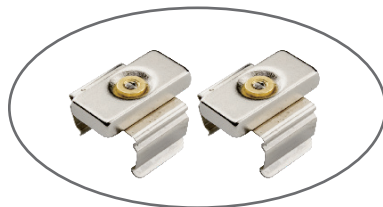

DUO CANNES

PMMA LED cooler lighting fixture

Via Leonardo da Vinci, 24/A Corsico (MI), 20094 - Tel. 02 95 327 303

Features

- Duo Cannes can light up two sides of most refrigerators, chillers and cabinets.
- Food display versions are available.
- IP54 rating with PMMA extrusion.
- Different configurations available upon request.
- Max length available: 3130mm.

Accessories

Spring steel clip / Magnetic clip / Magnetic tape

Wire Exit

Linear + 90° x 3 ways out

Mechanical Structure

• Light fixture length rules

Fixture Length (mm)	Profile Length (mm)	PCB Length (mm)
130	121	100
180	171	150
230	221	200
280	271	250
330	321	300
380	371	350
430	421	400
480	471	450
530	521	500
580	571	550
630	621	600
680	671	650
730	721	700

Fixture Length (mm)	Profile Length (mm)	PCB Length (mm)
780	781	750
830	821	800
880	871	850
930	921	900
980	971	950
1030	1021	1000
1530	1521	1500
...		
2030	2021	2000
...		
2530	2521	2500
...		
3130	3121	3100

Installation

• Mounting

Clip with screws

Clip with magnet

Magnetic strip

Connection Diagram

Applications