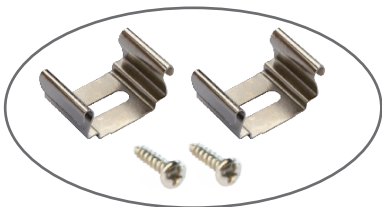

DUO CANNES

PMMA LED cooler lighting fixture

Via Leonardo da Vinci, 24/A Corsico (MI), 20094 - Tel. 02 95 327 303

Features

- Duo Cannes can light up two sides of most refrigerators, chillers and cabinets.
- Food display versions are available.
- IP54 rating with PMMA extrusion.
- Different configurations available upon request.
- Max length available: 3130mm.

Accessories

Spring steel clip / Magnetic clip / Magnetic tape

Wire Exit

Linear + 90° x 3 ways out

Mechanical Structure

• Light fixture length rules

Fixture Length (mm)	Profile Length (mm)	PCB Length (mm)
130	121	100
180	171	150
230	221	200
280	271	250
330	321	300
380	371	350
430	421	400
480	471	450
530	521	500
580	571	550
630	621	600
680	671	650
730	721	700

Fixture Length (mm)	Profile Length (mm)	PCB Length (mm)
780	781	750
830	821	800
880	871	850
930	921	900
980	971	950
1030	1021	1000
1530	1521	1500
...		
2030	2021	2000
...		
2530	2521	2500
...		
3130	3121	3100

Installation

• Mounting

Clip with screws

Clip with magnet

Magnetic strip

Connection Diagram

Applications